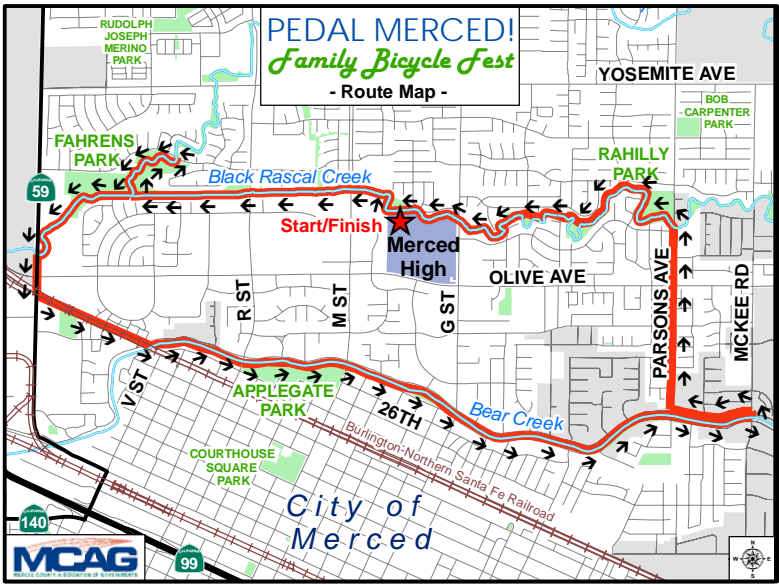

PEDAL MERCED!

Family Bicycle Fest

- Route Map -

RUDOLPH
JOSEPH
MERINO
PARK

FAHRENS
PARK

Black Rascal Creek

YOSEMITE AVE

BOB
CARPENTER
PARK

RAHILLY
PARK

Start/Finish

Merced
High

OLIVE AVE

R ST

M ST

G ST

PARSONS AVE

MC KEE RD

V ST

APPLEGATE
PARK

26TH

Bear Creek

COURTHOUSE
SQUARE
PARK

Burlington-Northern Santa Fe Railroad

City of
Merced